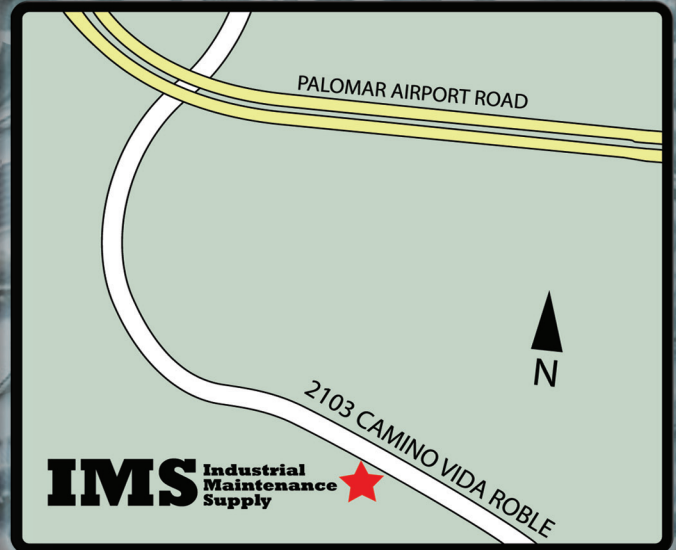

IMS Industrial Maintenance Supply

COMPANY OVERVIEW

Industrial Maintenance Supply (IMS) is a Southern California based company and was established in 2000. We are a California Certified Small Disadvantaged Business Enterprise #2002412- GSA CONTRACT #GS21F0096X.

IMS is an MRO distributor of Fasteners, Cutting Tools, Abrasives, Safety Products, Electrical Supplies and Hydraulic Fittings. With access to over 900,000 industrial supply products we provide maintenance, repair, and operational solutions for enterprise, manufacturing, government and nonprofit organizations worldwide.

Industries Served

Utility Companies

Department of Transportation

Airports

Military

Manufacturing

Biotechnology

Food Services

Logistics

Craft Brewing

And Many More...

FEATURED PRODUCTS

SAVE 25%

ON AN ALPHA TOOLS 29 PIECE
HIGH SPEED M7 DRILL BIT SET.
ASK YOUR ACCOUNT
MANAGER
FOR DETAILS.

**ALFA
TOOLS**